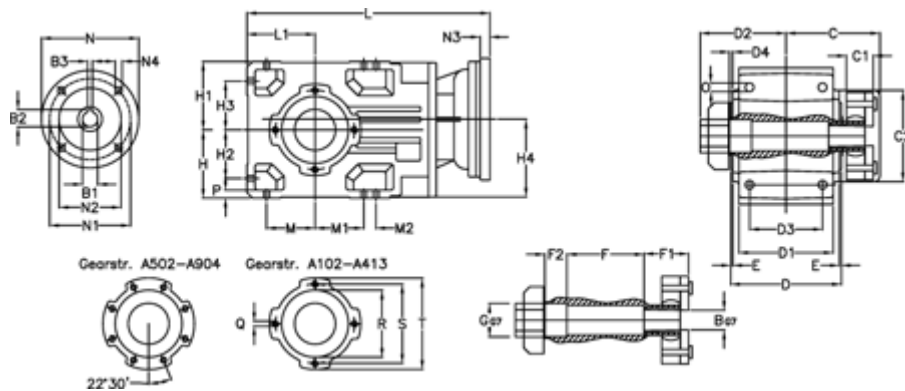

Article number: 29600340086220
 Description: Bevel helical gearbox
 A303QF30-400,8-P63B5

Measures

B = 30	D1 = 130	F2 = 50	L = 390.5	N3 = -
B1 = 11	D2 = 80	G = 42	L1 = 90	N4 = M8x19
B2 = 12.8	D3 = 95	GA = 14,5 NM	M = 63.0	O = 12.0
B3 = 4	d4 = 5.0	H = 90	M1 = 63.0	P = 11
C = 113.5	Description = A303QF-xx-P63 B5	H1 = 90	M2 = 22	Q = M8x15
C1 = 24	E = 3.0	H2 = 63.0	N = 140	R = 95
C2 = 90.0	F = 95.5	H3 = 63.0	N1 = 115	S = 115
D = 156	F1 = 48.0	H4 = 108.5	N2 = 95	T = 140